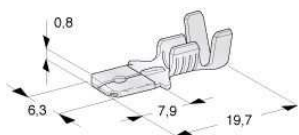

080.46

Terminali Maschi
6,3 mm
Terminals Male