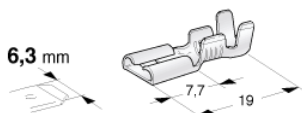

080.51

Terminali Per
Connettori Multipli
Femmina/Female
Con Dentino
6,3 mm
Terminals For
Multiple Connectors
Toothed Fast