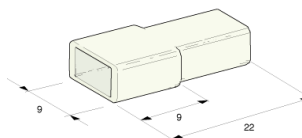

080.30

Copri Terminali
Terminal Cover
mm. 6,35
colour Nero/Black
Rosso/Red
Bianco/White